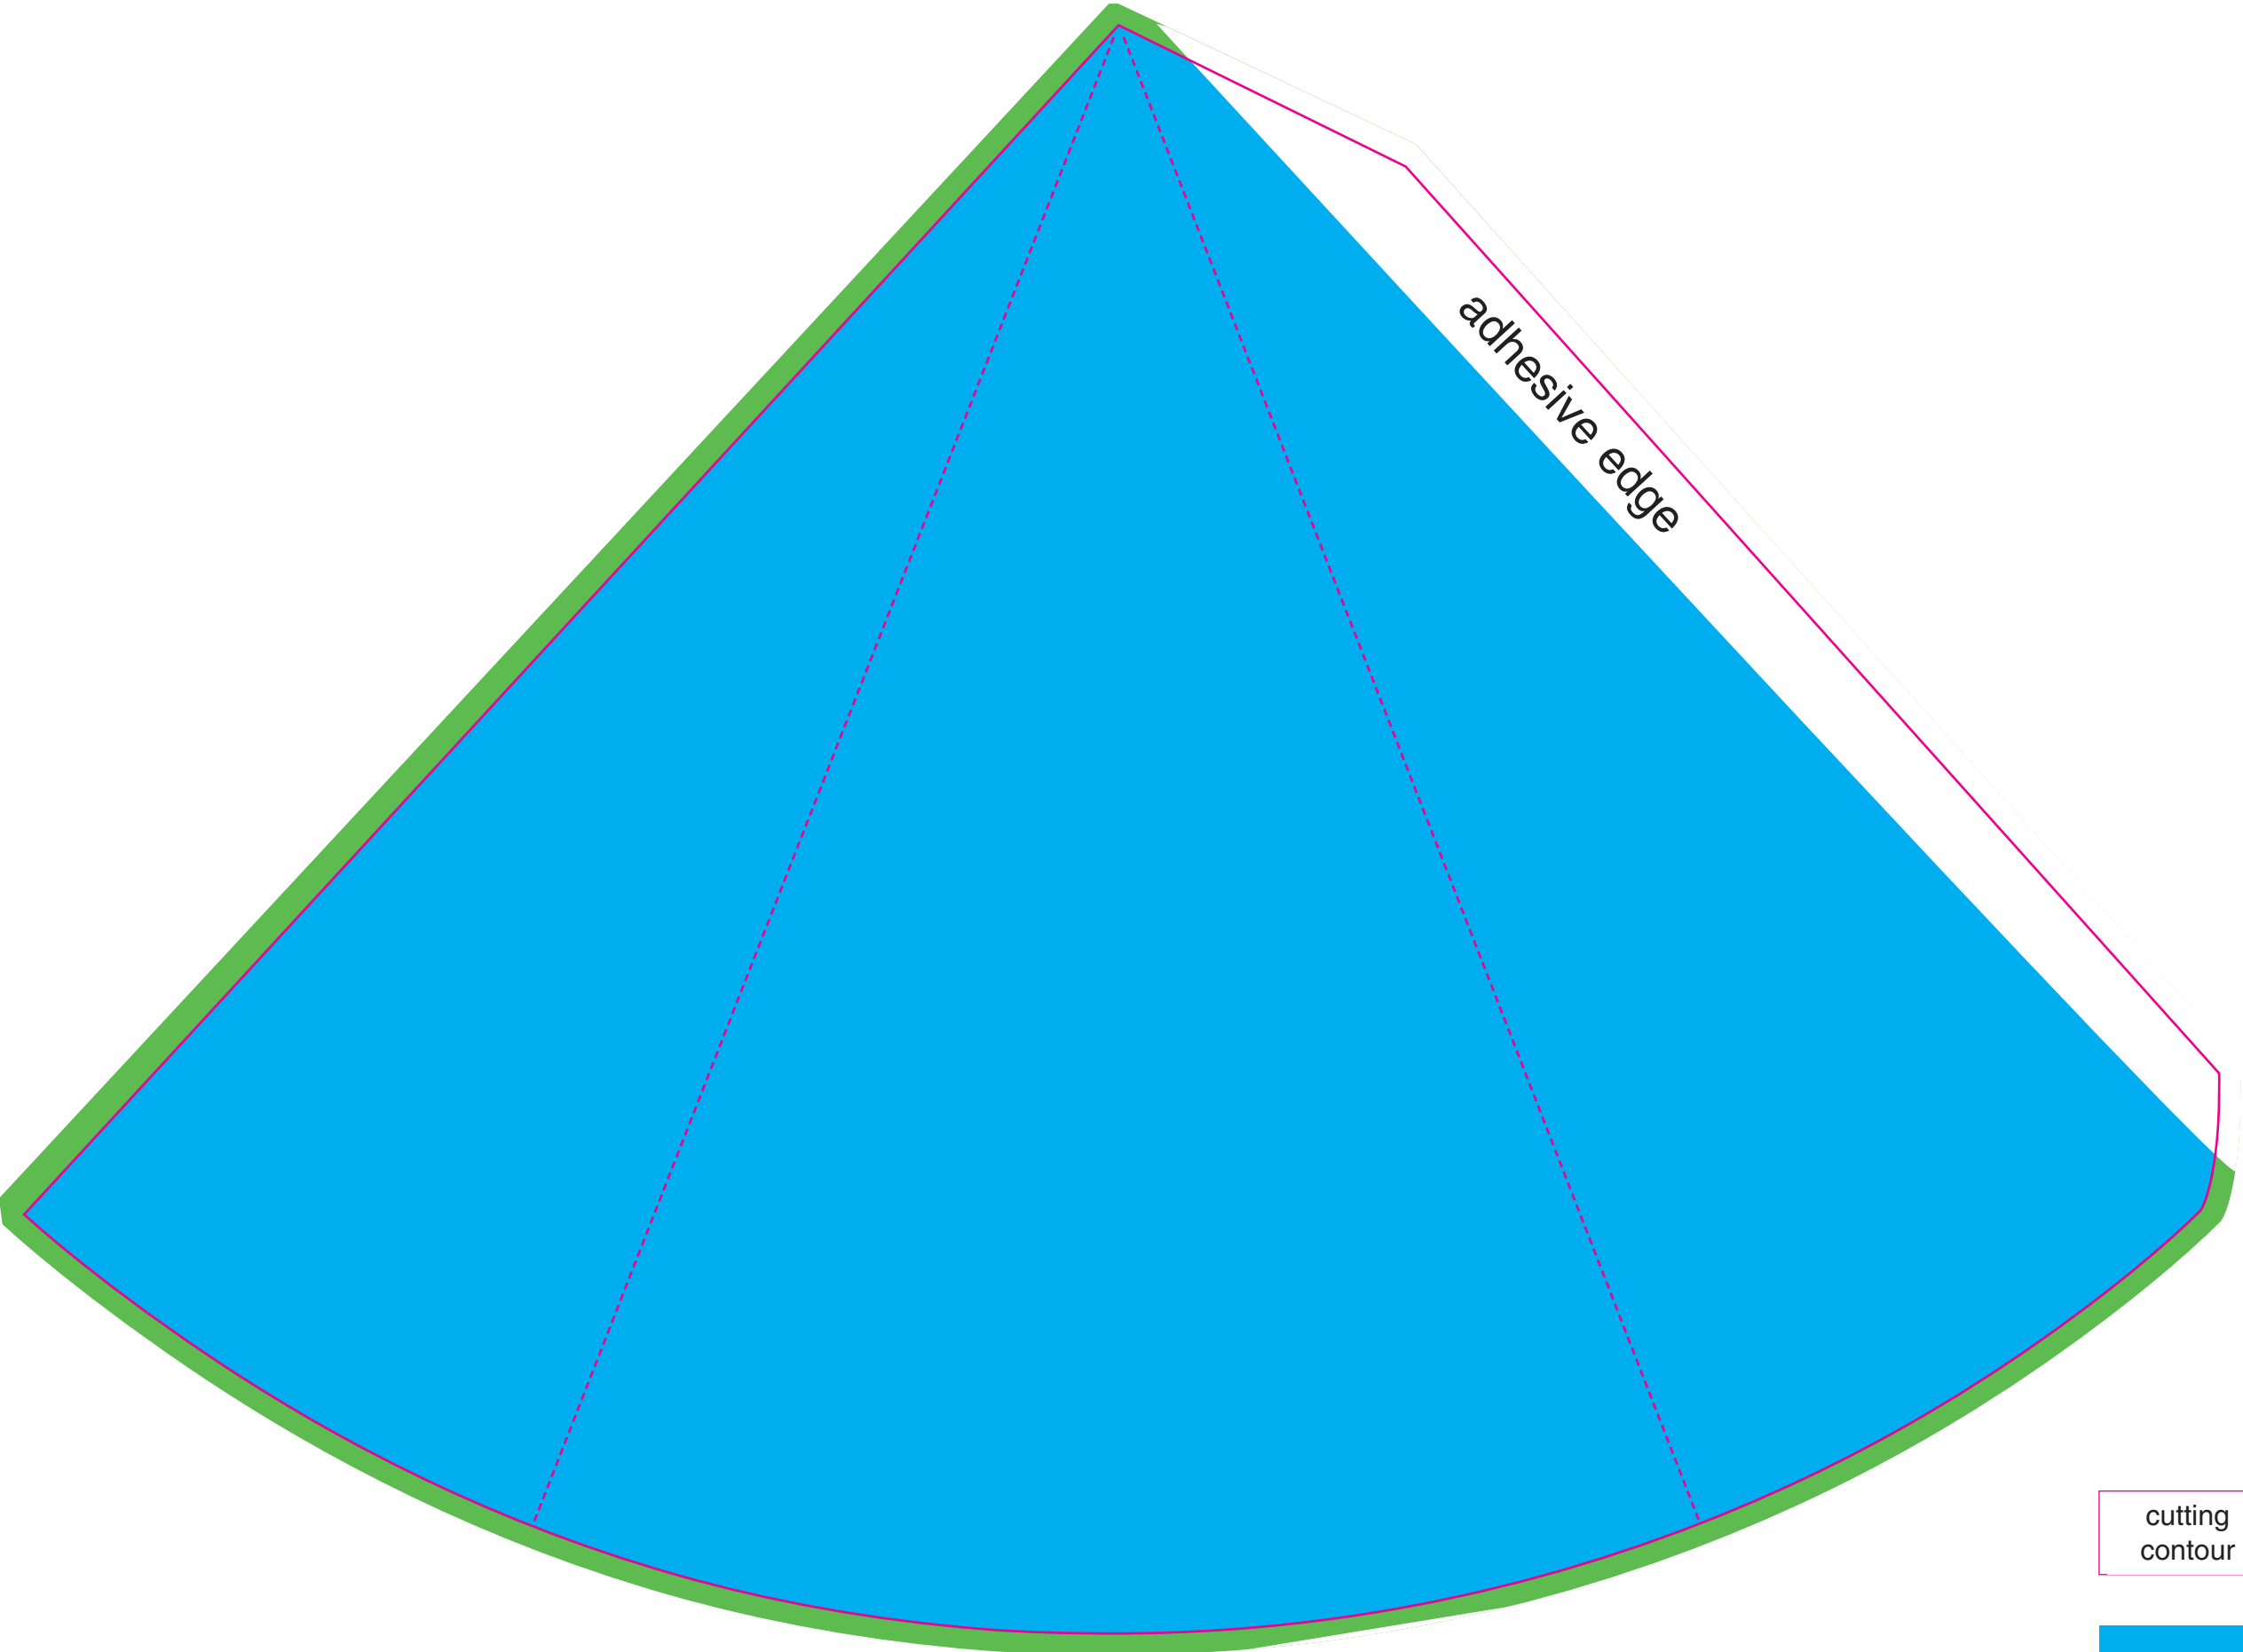

Pointed hat 24 x 33 cm

(made in original size)

Existing programs:

- QuarkXPress
- Adobe Indesign
- Adobe Illustrator
- Adobe Photoshop
- Corel Draw X5

Preferred file formats:

EPS, TIFF, JPG, PDF X3

Document Fonts:

converted into vectors

Preferred Resolution:

Fullcolour 300 dpi

Pantone preferred

vectors or min. 1.200 dpi

Preferred colours:

CMYK, Pantone

cutting
contour

Fond

overfilling
3 mm